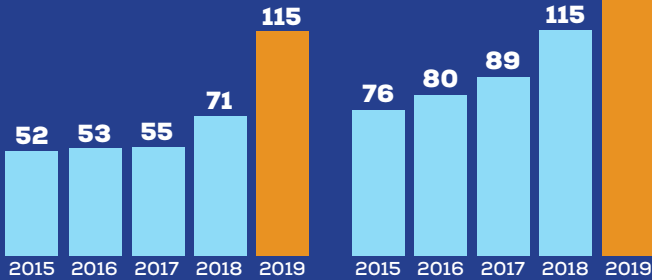

2019

WINNING BY THE NUMBERS

GRE's key performance indicators for 2019 offer real proof that businesses are expanding in the Greater Rochester, NY region. Advanced Manufacturing; Food and Beverage Manufacturing; Software and IT; and Optics, Photonics and Imaging companies are thriving here.

PROJECT WINS

NEW PROJECTS

TOTAL PROJECTS

Here are just a few of the companies that found the talent, world-class R&D resources, business partners, infrastructure, abundance of fresh water and other natural resources to successfully grow in our region:

AeroSafe Global
Calero Software
Catalant Technologies
CloudCheckr
Evolve Additive Solutions
ITX
LiDestri Food & Drink

Mastodon Design
Orolia
Panasonic
REDCOM
Security Risk Advisors
VIAVI Solutions
Zweigle's